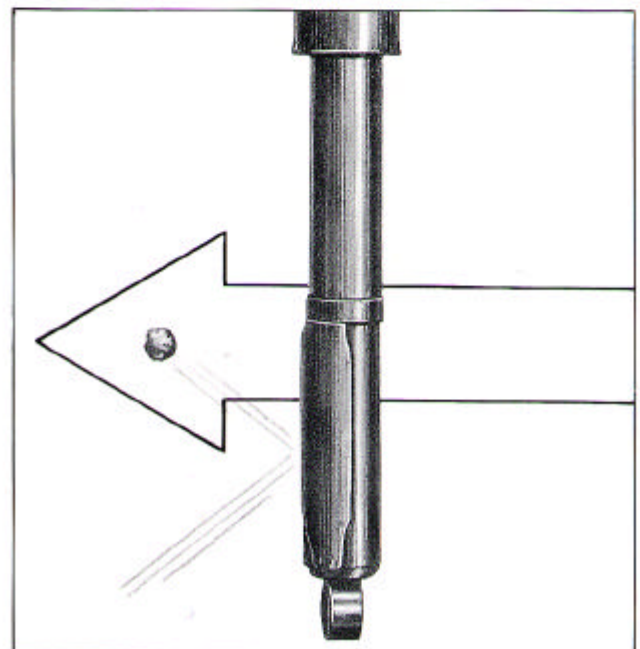

- Remove the gland nut and take the internal parts out of the strut housing.
- Remove the oil in the strut housing and clean the internal surfaces.
- Insert the new cartridge into the strut housing.
- Use the new gland nut contained in the box to fix the cartridge securely in place. Follow the instruction sheet contained in the box for further details.

- ⑦ Make sure that all nuts and bolts are tightened securely.

3. When scrapping the used shock absorbers

- ① Please take out the oil completely.
- ② For gas shocks, please take out the gas and oil completely, according to the instruction sheet contained in the individual box.
- ③ Follow your local regulation when throwing away old shock absorbers.

4. When using gas shocks

- ① Please do not puncture, take apart, or put in a fire.
- ② In case of the gas shock with the protector, the protector must face toward the front direction.