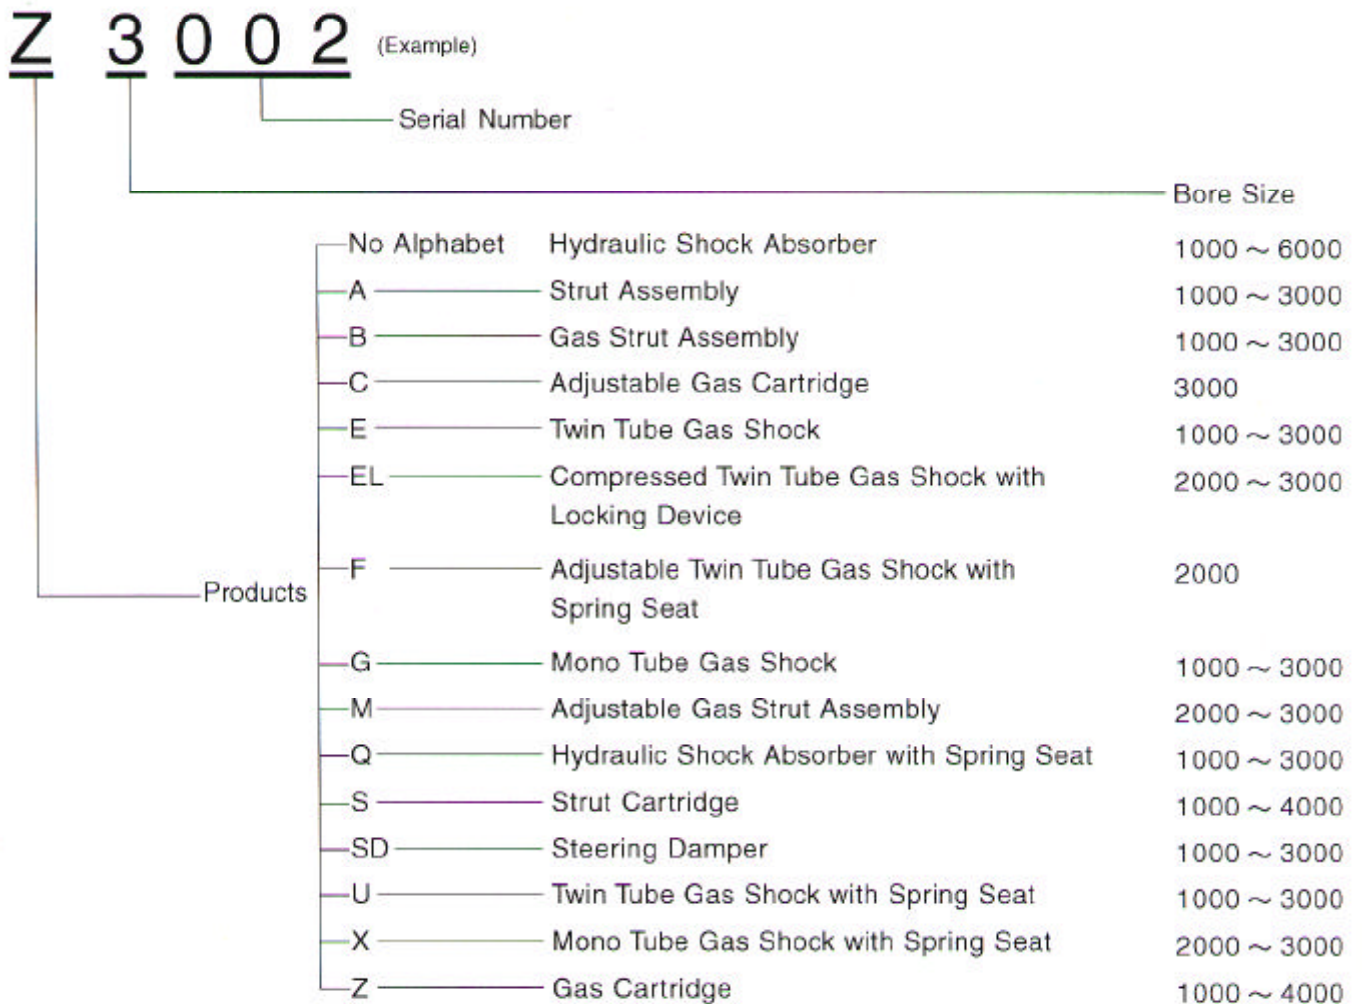

HOW TO READ TOKICO NO.

NOTE: * mark: Discontinued Items