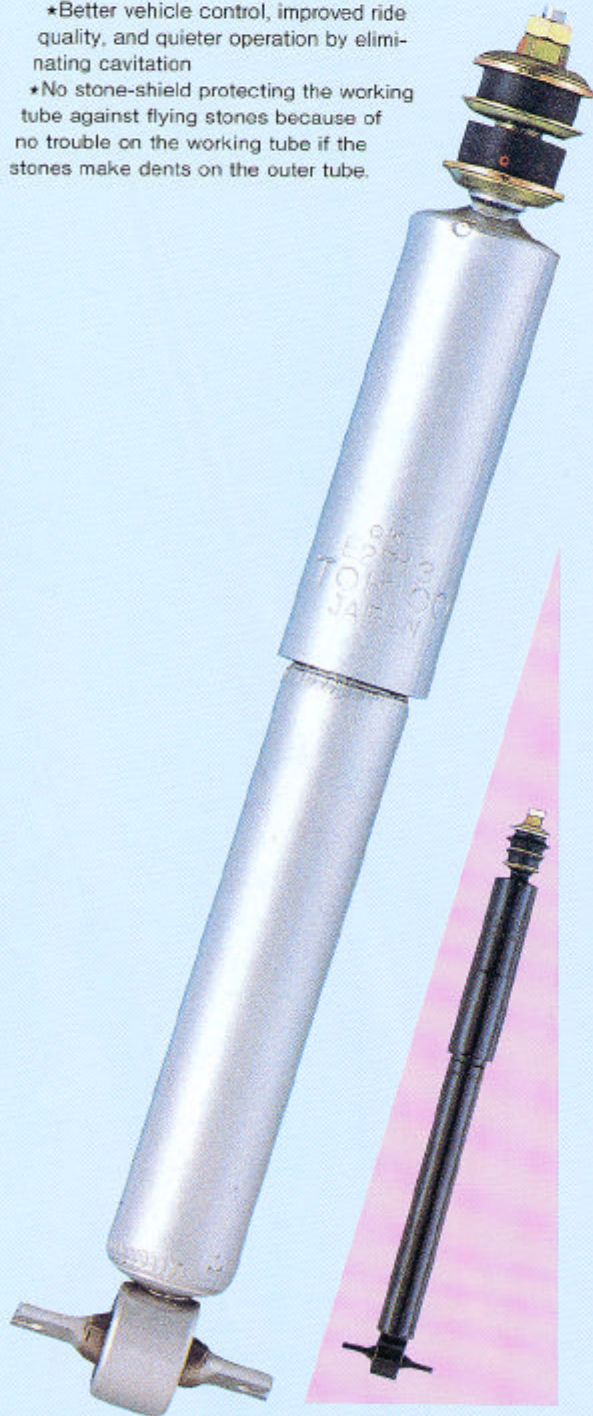

TWIN TUBE GAS SHOCK

E Series
U Series (E Series with Spring Seat)

- ★Originally developed by TOKICO (first in the world)
- ★Better vehicle control, improved ride quality, and quieter operation by eliminating cavitation
- ★No stone-shield protecting the working tube against flying stones because of no trouble on the working tube if the stones make dents on the outer tube.

WHY TOKICO?

Tough durability

OEM oriented

Knowledgeable engineering

Identified brand

Comprehensive range

Originated quality

TOKICO MAKES SHOCK OF SHOCKS!