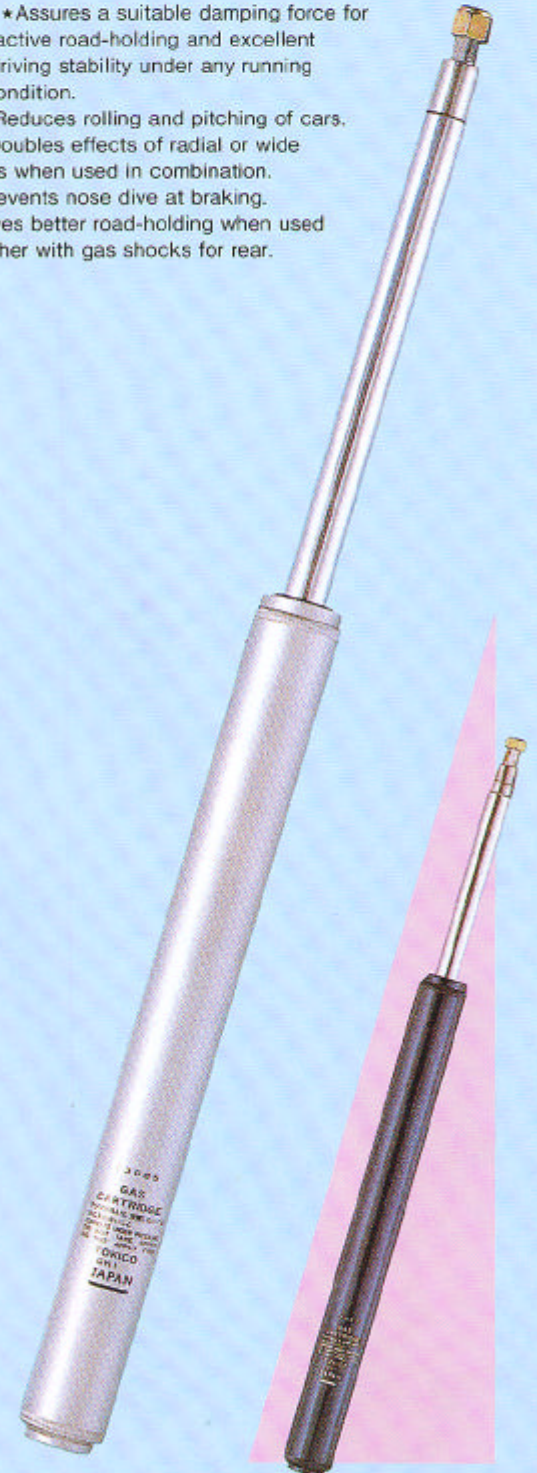

GAS CARTRIDGE

Z Series

- ★Assures a suitable damping force for active road-holding and excellent driving stability under any running condition.
- ★Reduces rolling and pitching of cars.
- ★Doubles effects of radial or wide tires when used in combination.
- ★Prevents nose dive at braking.
- ★Gives better road-holding when used together with gas shocks for rear.